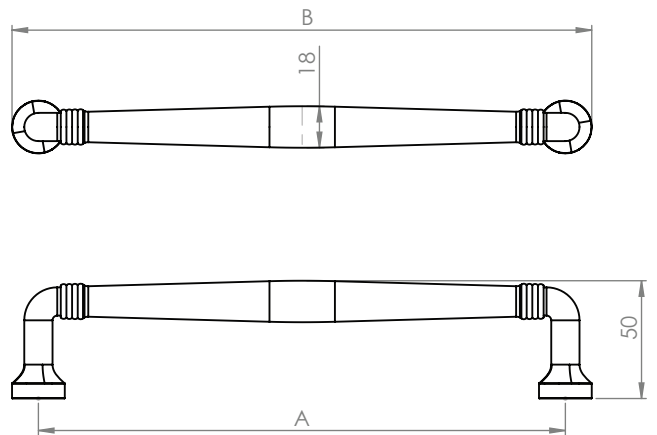

Hard & Ware

CPH7

Specification:
Solid brass Cabinet Pull Handle

Finish:
All Standard Finishes available

Included:
X1 Pull Handle
& Fixings

Care Instructions:
Clean wipe with damp cloth. Avoid using any chemicals.
Please note all living finishes are prone to aging & ware