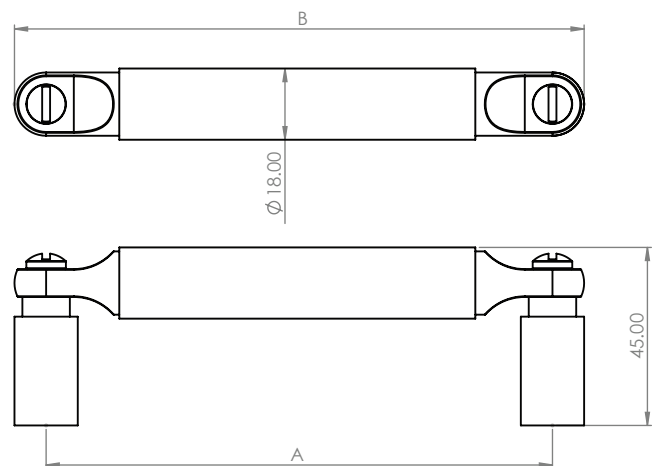

Hard & Ware

CPH4

Specification:
Solid brass Cabinet Pull Handle

Finish:
All Standard Finishes available

Included:
X1 Pull Handle
& Fixings

Care Instructions:
Clean wipe with damp cloth. Avoid using any chemicals.
Please note all living finishes are prone to aging & ware

| CODE | A | B |
|----------|-------|-------|
| CPH4-96 | 96MM | 112MM |
| CPH4-128 | 128MM | 144MM |
| CPH4-224 | 224MM | 240MM |
| CPH4-304 | 304MM | 320MM |
| CPH4-504 | 304MM | 520MM |
| CPH4-604 | 304MM | 620MM |